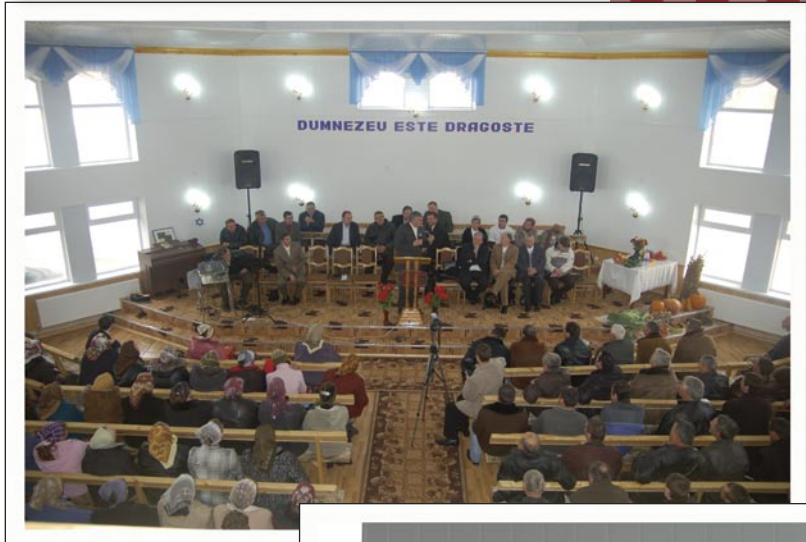

WORK TOGETHER

E.....